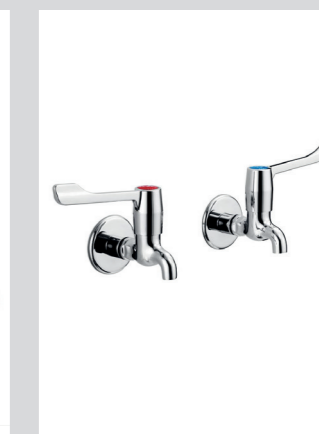

Avon push button self closing bib tap*
S7241AA

Sensorflow 21 compact wall spout 230mm
A4849AA Mains*
A4850AA Link*

Avon 21 push button self closing pillar taps
B8267AA Pair

Contour 21 500mm panel mounted basin
S215401 No tap hole

Contour 21+ 50cm back outlet basin (HBN 00-10 HTM64)
S0430HY

by: FST Limited (exclusive)

Sandringham SL 21 basin pillar taps*
B3304AA Pair

Sandringham 21 self closing pillar taps
S0672AA Pair

Sandringham 21 lever pillar taps*
B9881AA Pair

Markwik lever bib taps
S8270AA Pair

Sensorflow 21 compact mixer deck mounted tap
A4852AA Mains
A4853AA Link

Sensorflow 21 electronic spout tap
A4171AA Mains
A4172AA Link

Contour 21 thermostatic sequential basin mixer tap
A4131AA Flexi tails
A4169AA Copper tails